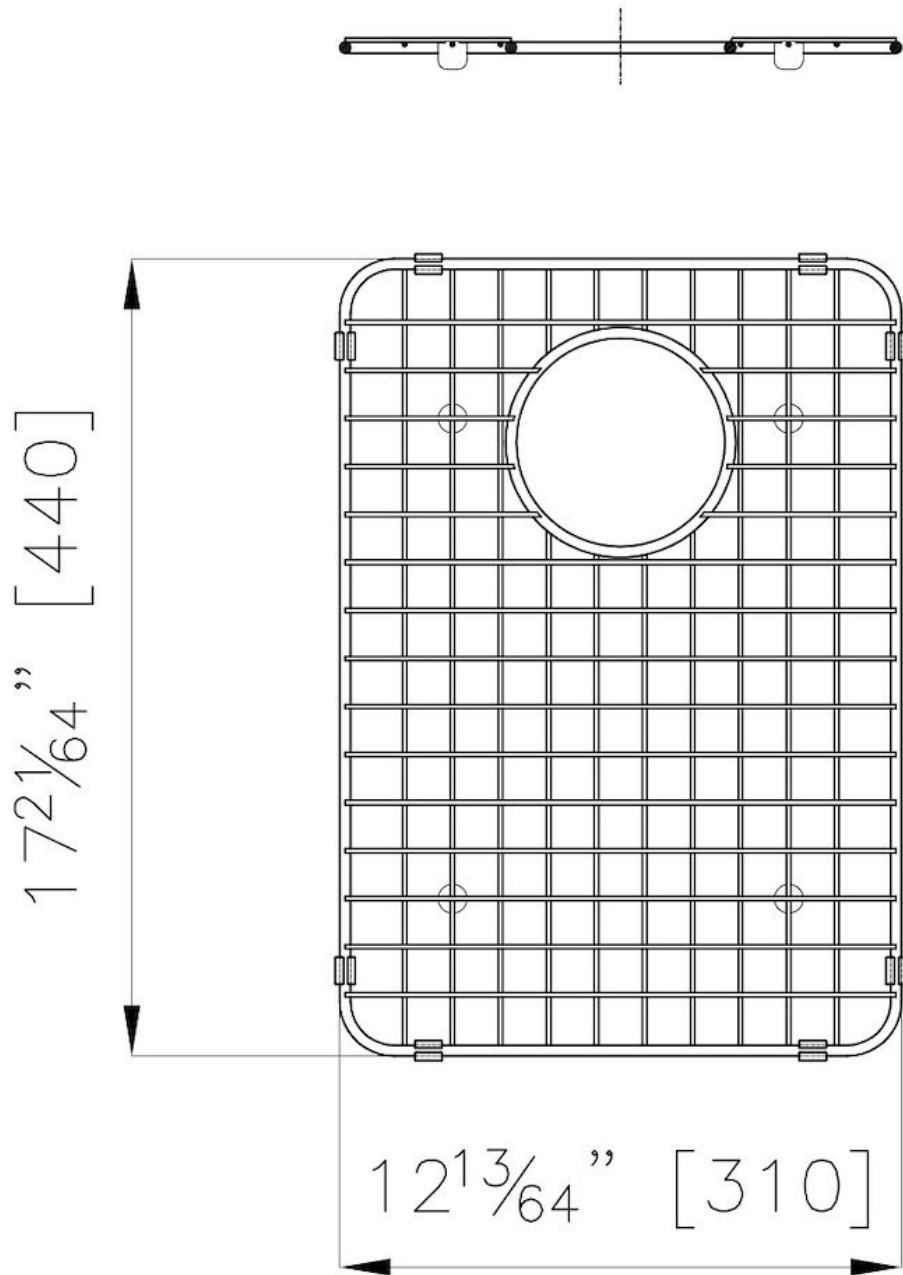

Grid

Accessories

Code: 8100 401

DETAILS

Material

Stainless steel

Notes:

It can be used on sinks with 13" x 18" bowl

TECHNICAL DATA

RECOMMENDED PAIRINGS

Armored Sink 15" x 20" – U/M
1235 660